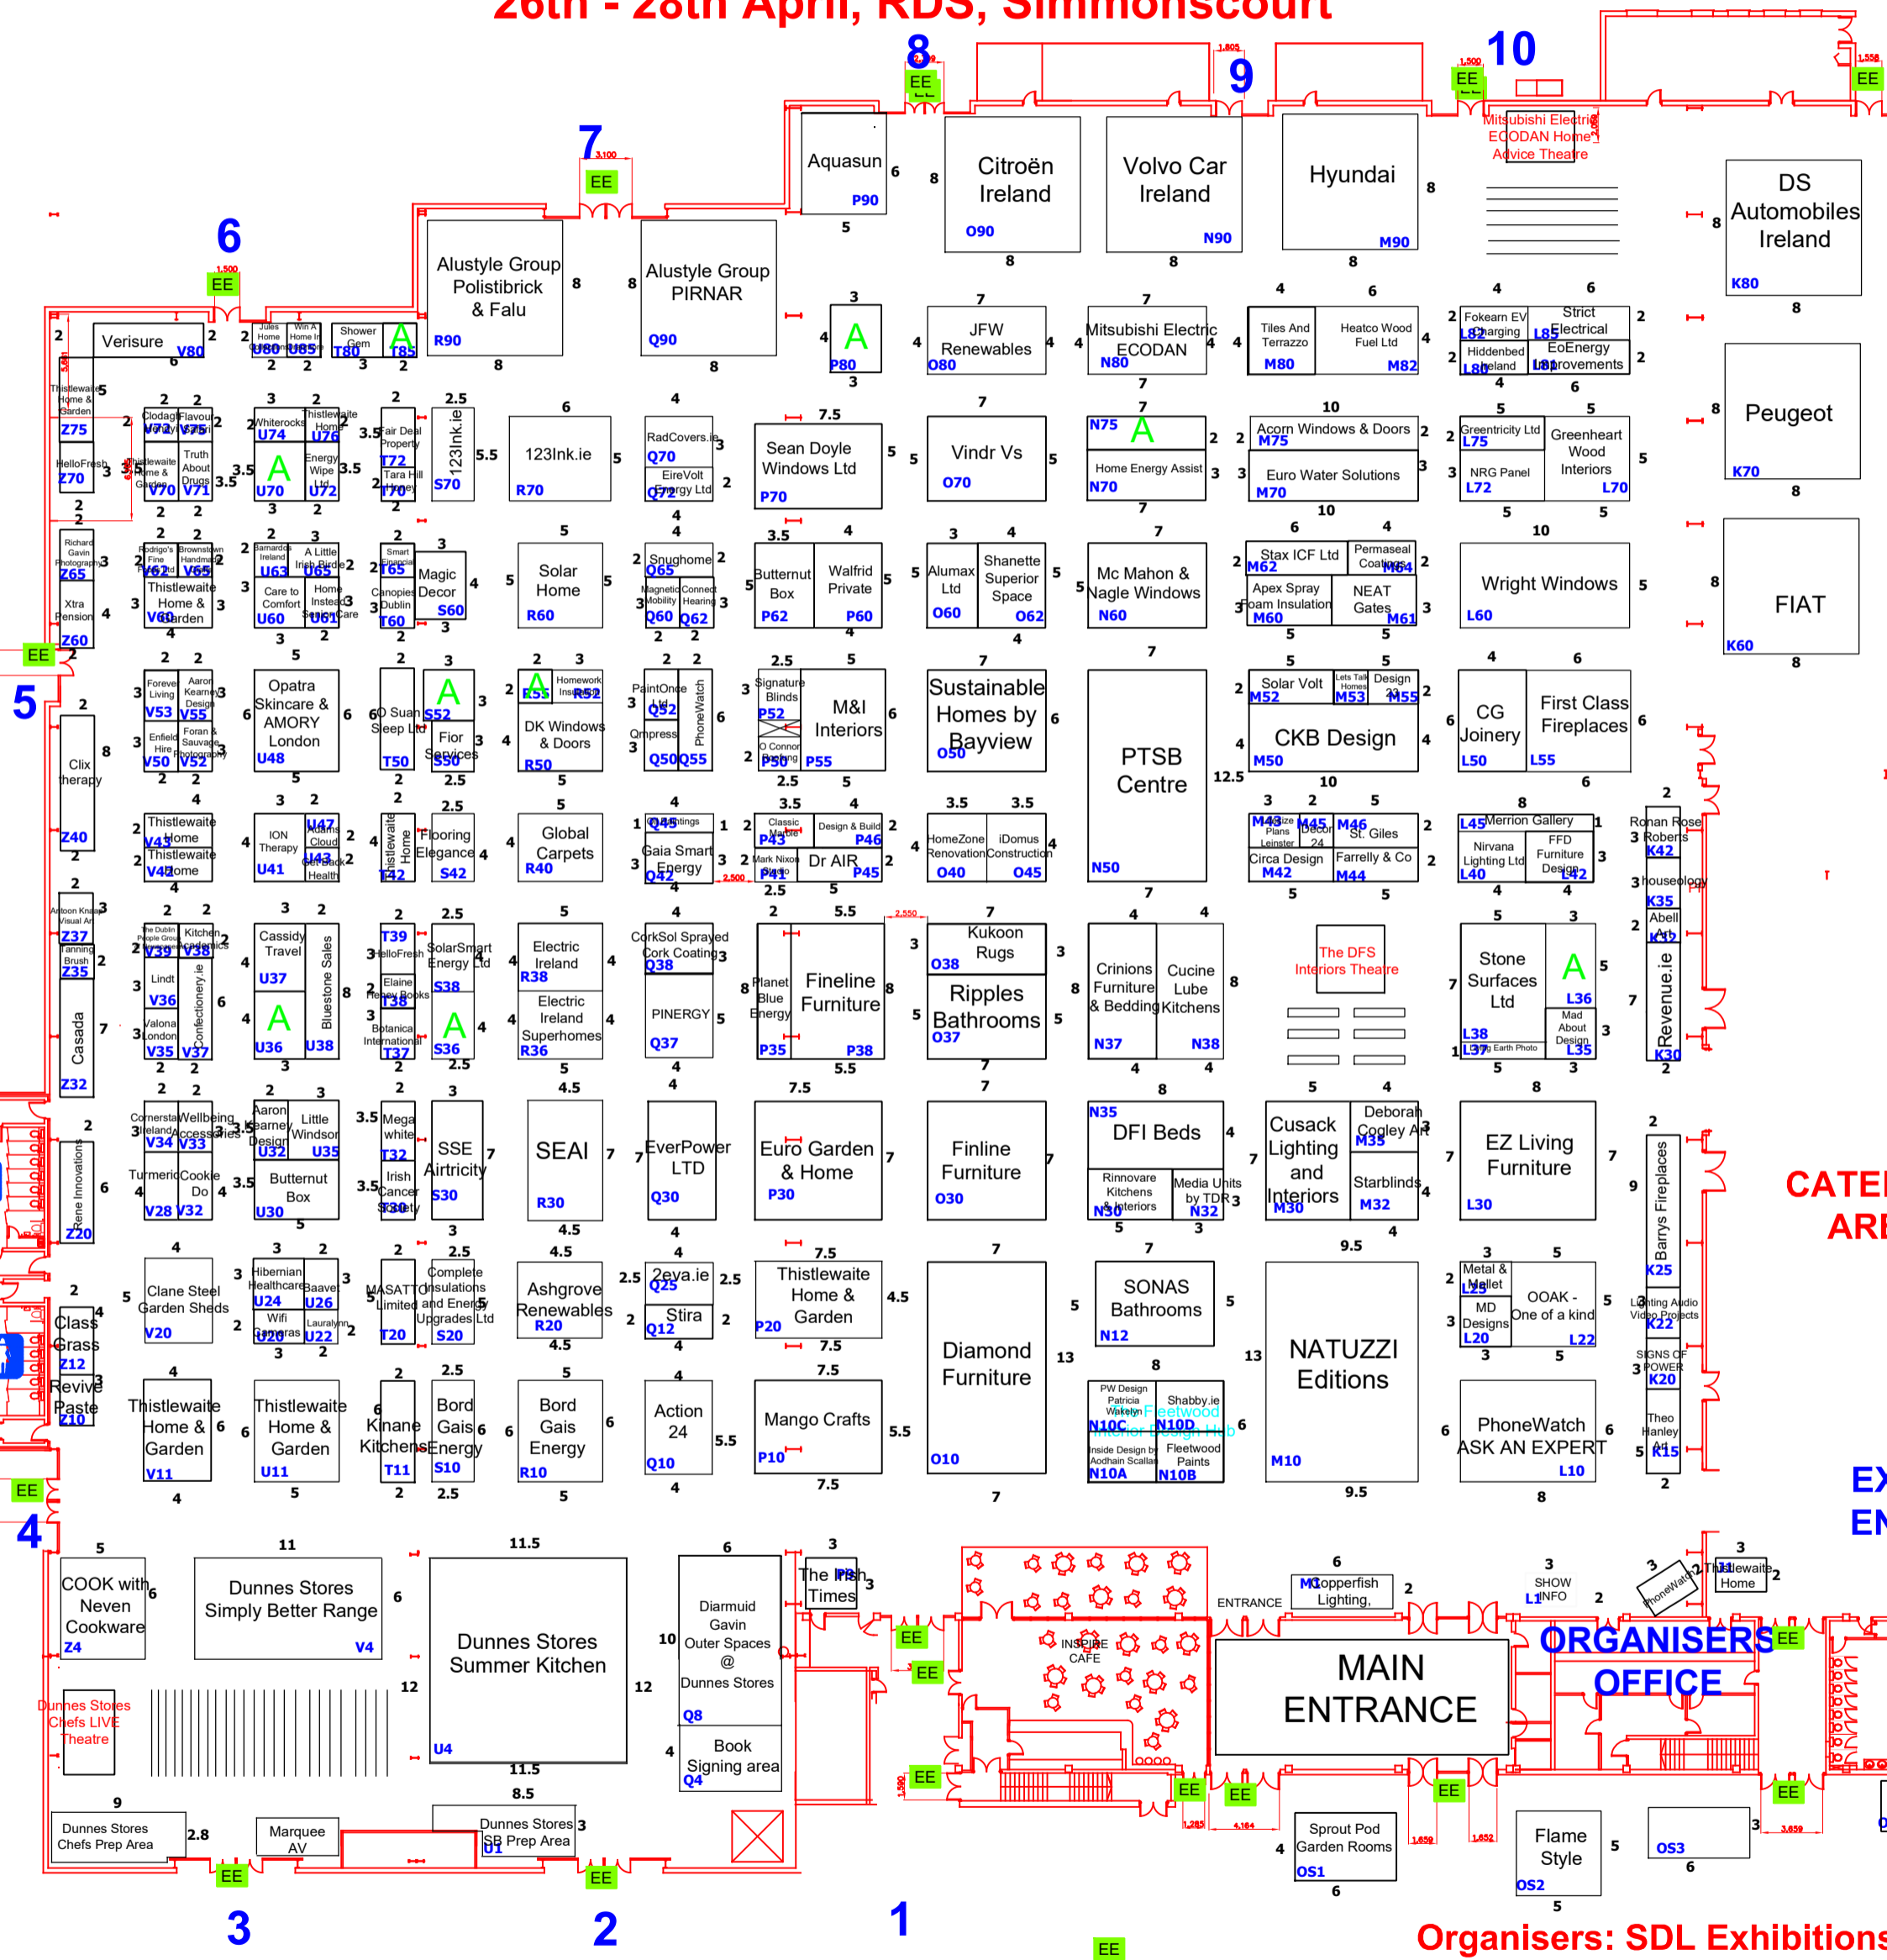

PTSB Spring Ideal Home Show 2024

26th - 28th April, RDS, Simonscourt

Organisers: SDL Exhibitions