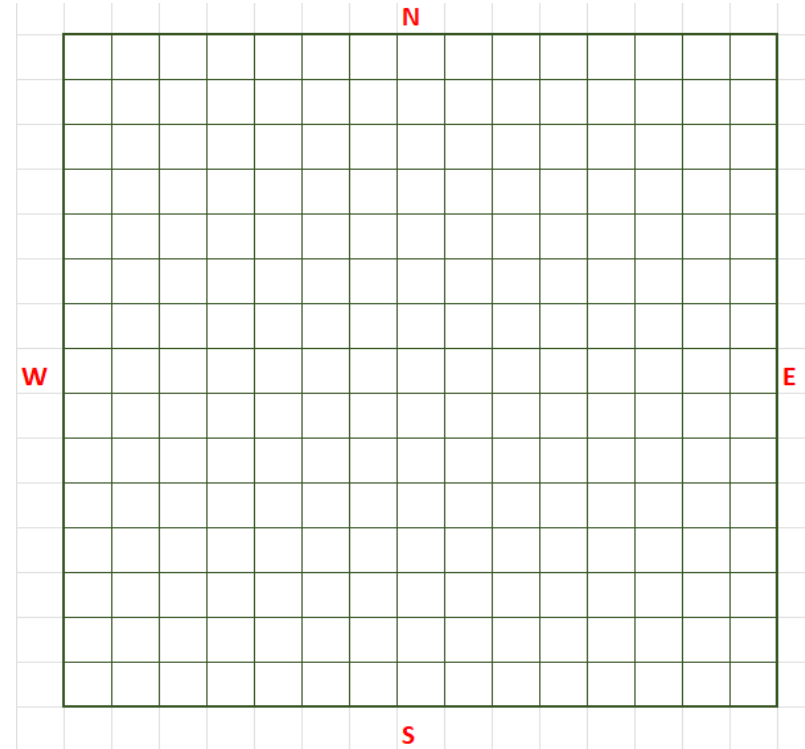

Email: info@emeraldslerrigging.ie  
Phone: 086 895 0200

**EXHIBITORS RIGGING ORDER FORM**

**SHOW DETAILS:**

Company Name:

Client Name & Contact Details:

Stand Number:

EQUIPMENT REQUIRED ↓	QTY	PRICE
Drop Wire		€ 100.00
LX Bar		€ 200.00
Chain Block		€ 160.00
Truss Sections Per Metre / Corner Block		€30 / 35
Electric Hoists (Priced on Enquiry)		€
Banner (2 wires)		€ 200.00
<b>TOTAL</b>		€

Height of Banner from ground (Trim Height):	
LX Bars to be set at 4m	(Unless specified)
Specified Otherwise Here:	

<b>PLEASE INDICATE AS FOLLOWS USING THE GRID PROVIDED:</b>	
Side Open to the Public	
Position of LX Bars/ Orientation of Hanging Piece	
Additional Info, please use space below:	

**\*NOTE: Each square represents 1m x 1m on a floor plan. N,E,S and W, relates to a site floor plan.**