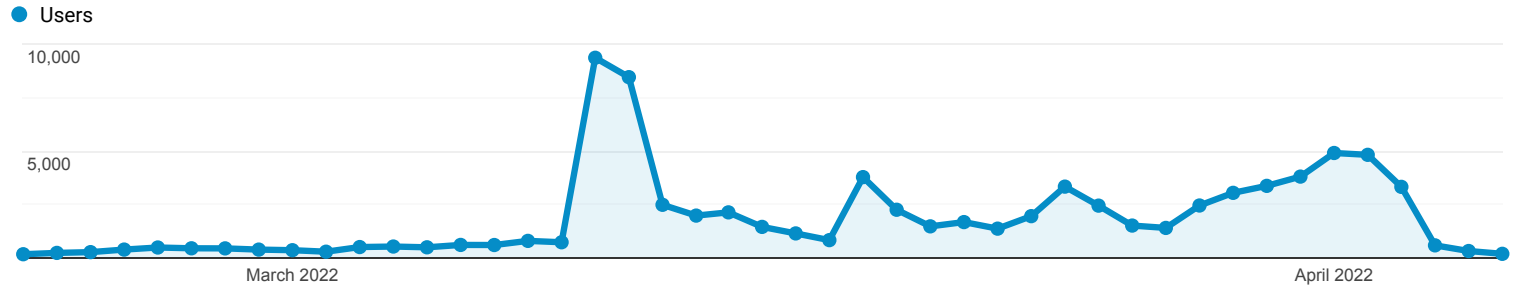

### New vs Returning

All Users  
100.00% Users

21 Feb 2022 - 6 Apr 2022

#### Explorer

Summary

User Type	Users	Users	contribution to total:
	<b>64,180</b> % of Total: 100.00% (64,180)	<b>64,180</b> % of Total: 100.00% (64,180)	
1. <span style="color: blue;">■</span> New Visitor	<b>63,084</b>	77.50%	
2. <span style="color: green;">■</span> Returning Visitor	<b>18,317</b>	22.50%	