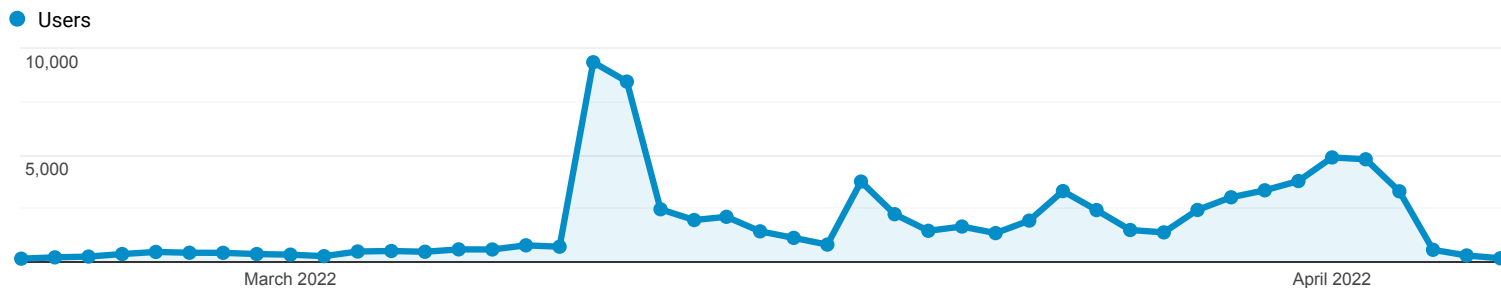

Audience Overview

21 Feb 2022 - 6 Apr 2022

All Users
100.00% Users

Overview

Users

64,180

New Users

63,659

Sessions

96,445

Number of Sessions per User

1.50

Page Views

246,299

Pages/Session

2.55