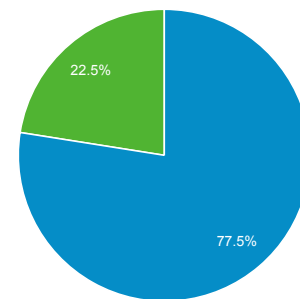

Audience Overview

21 Feb 2022 - 6 Apr 2022

All Users
100.00% Users

Overview

Users

64,180

New Users

63,659

Sessions

96,445

Number of Sessions per User

1.50

Page Views

246,299

Pages/Session

2.55

Avg. Session Duration

00:02:09

Bounce Rate

45.79%

■ New Visitor ■ Returning Visitor

Language

Language	Users	% Users
1. en-gb	42,036	64.35%
2. en-ie	11,664	17.86%
3. en-us	9,938	15.21%
4. en-au	348	0.53%
5. en	281	0.43%
6. zh-cn	155	0.24%
7. en-ca	102	0.16%
8. pl-pl	85	0.13%
9. es-es	64	0.10%
10. en-in	56	0.09%