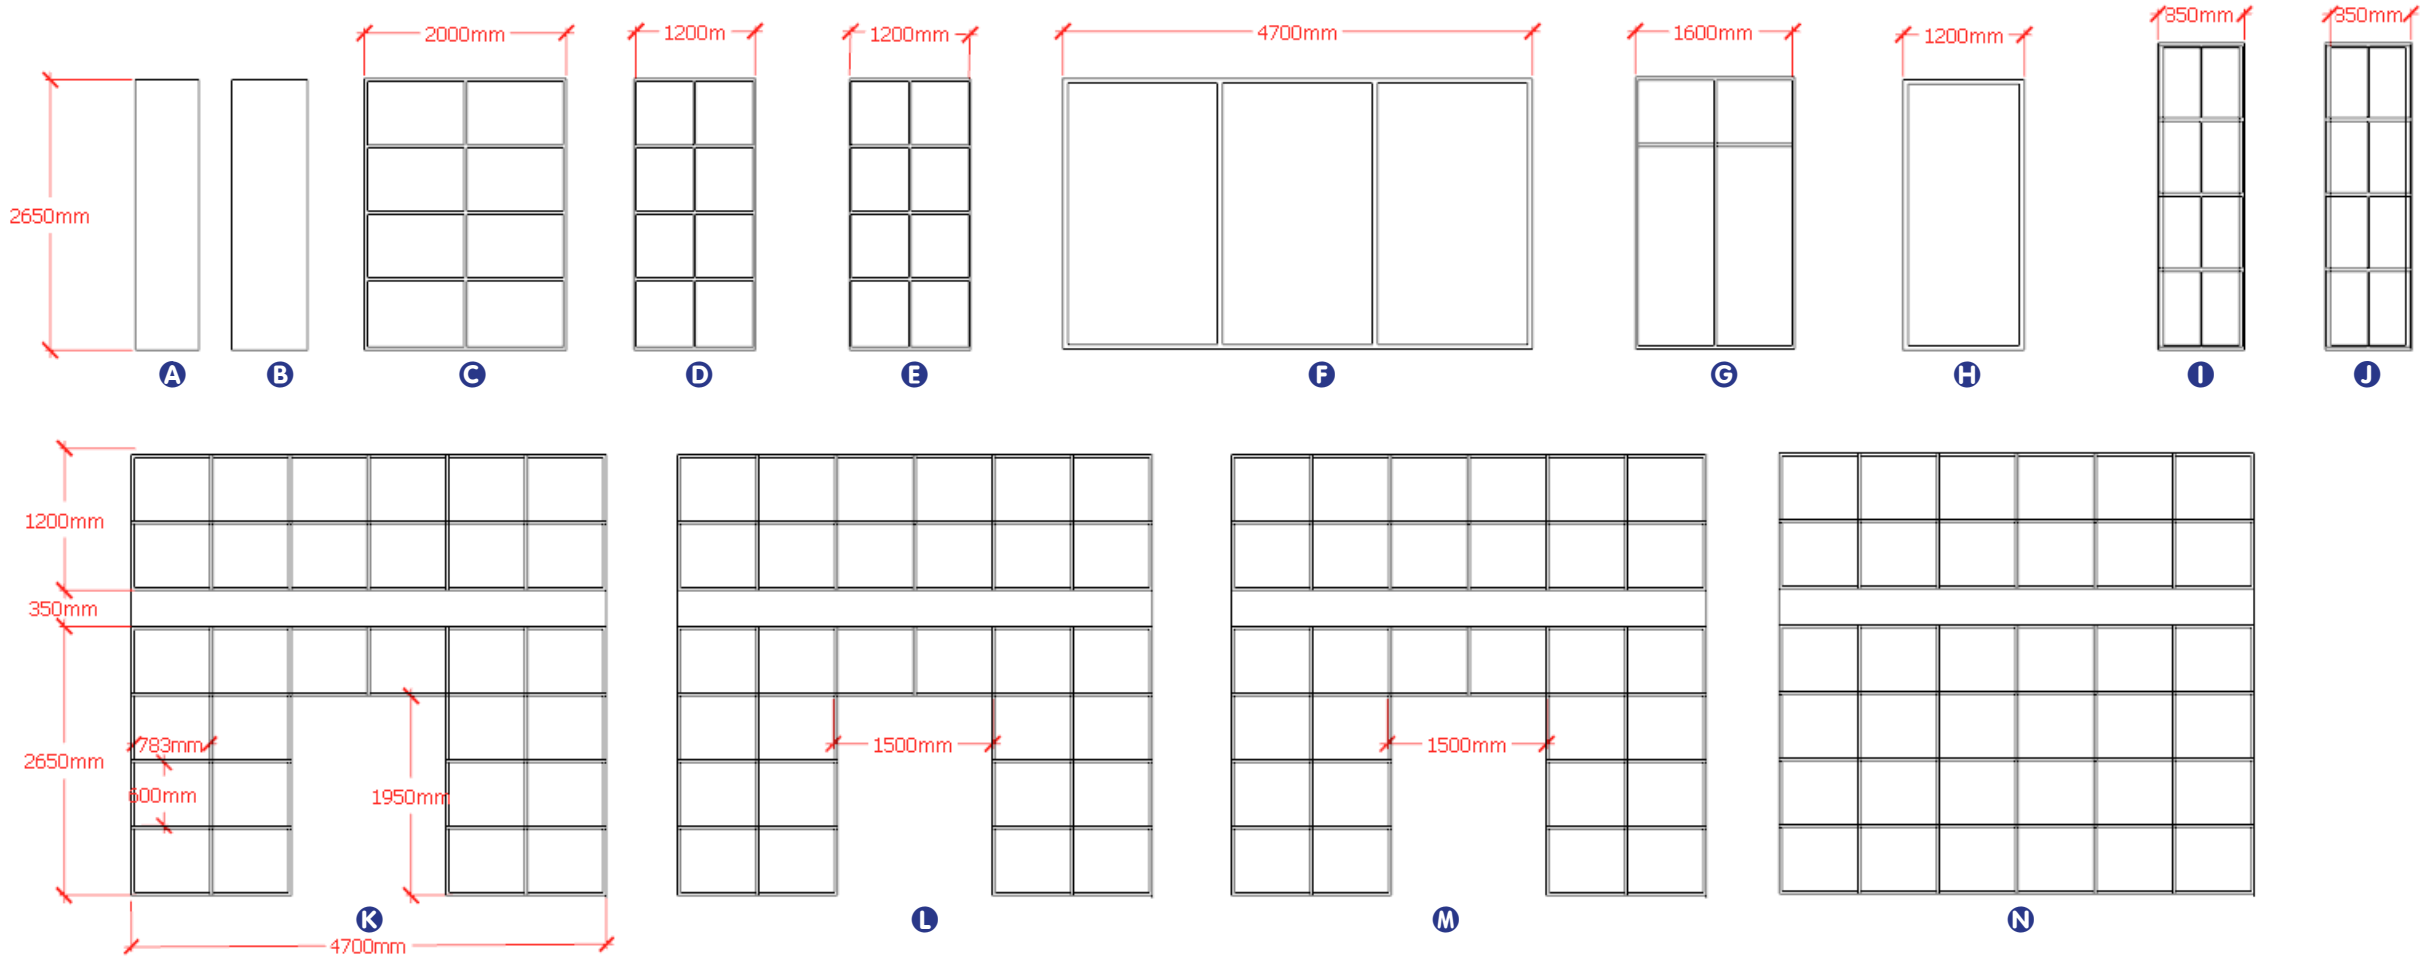

Showhouse Windows