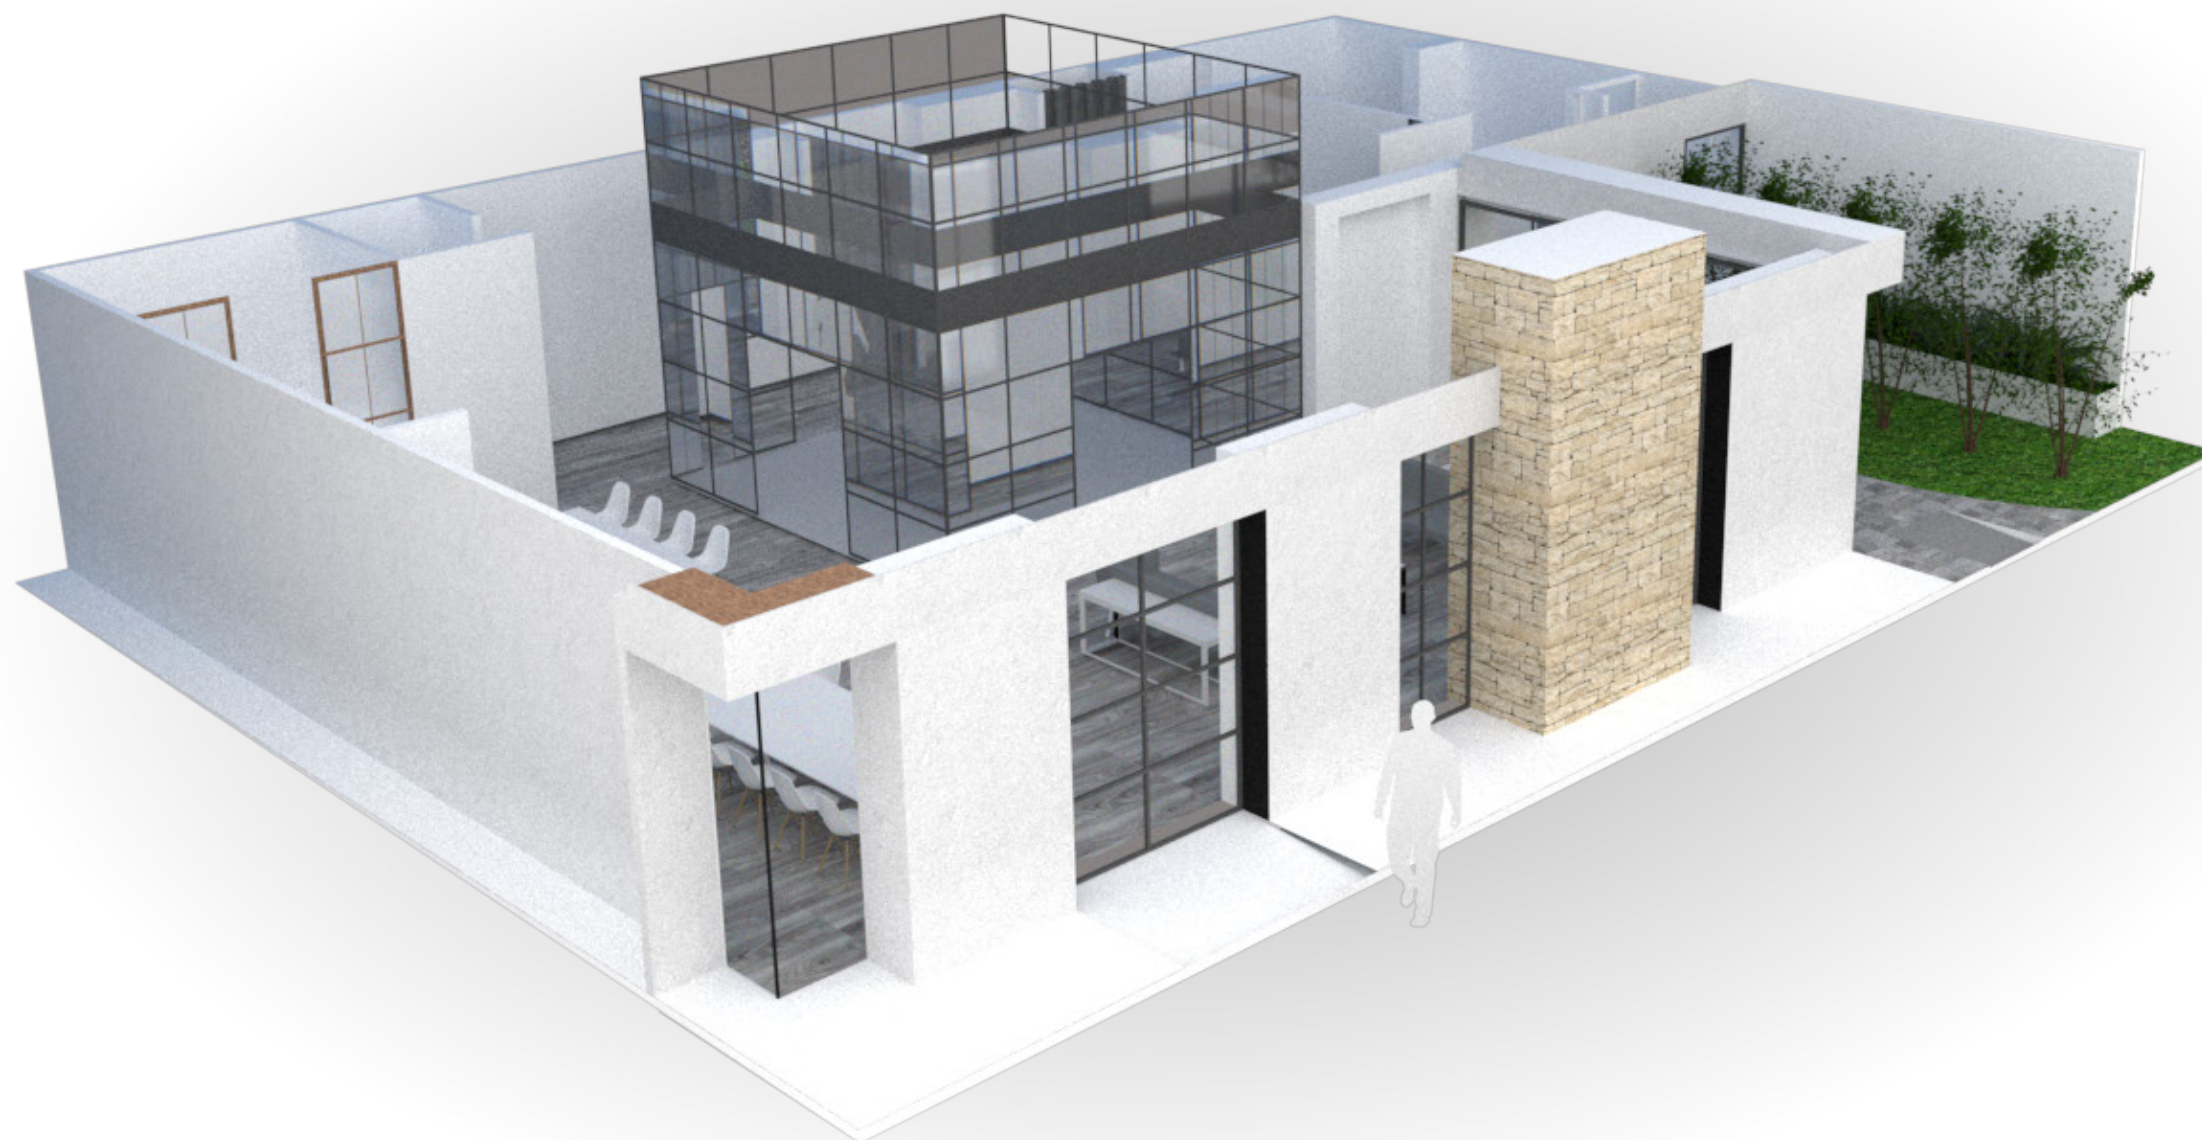

Showhouse
Visual