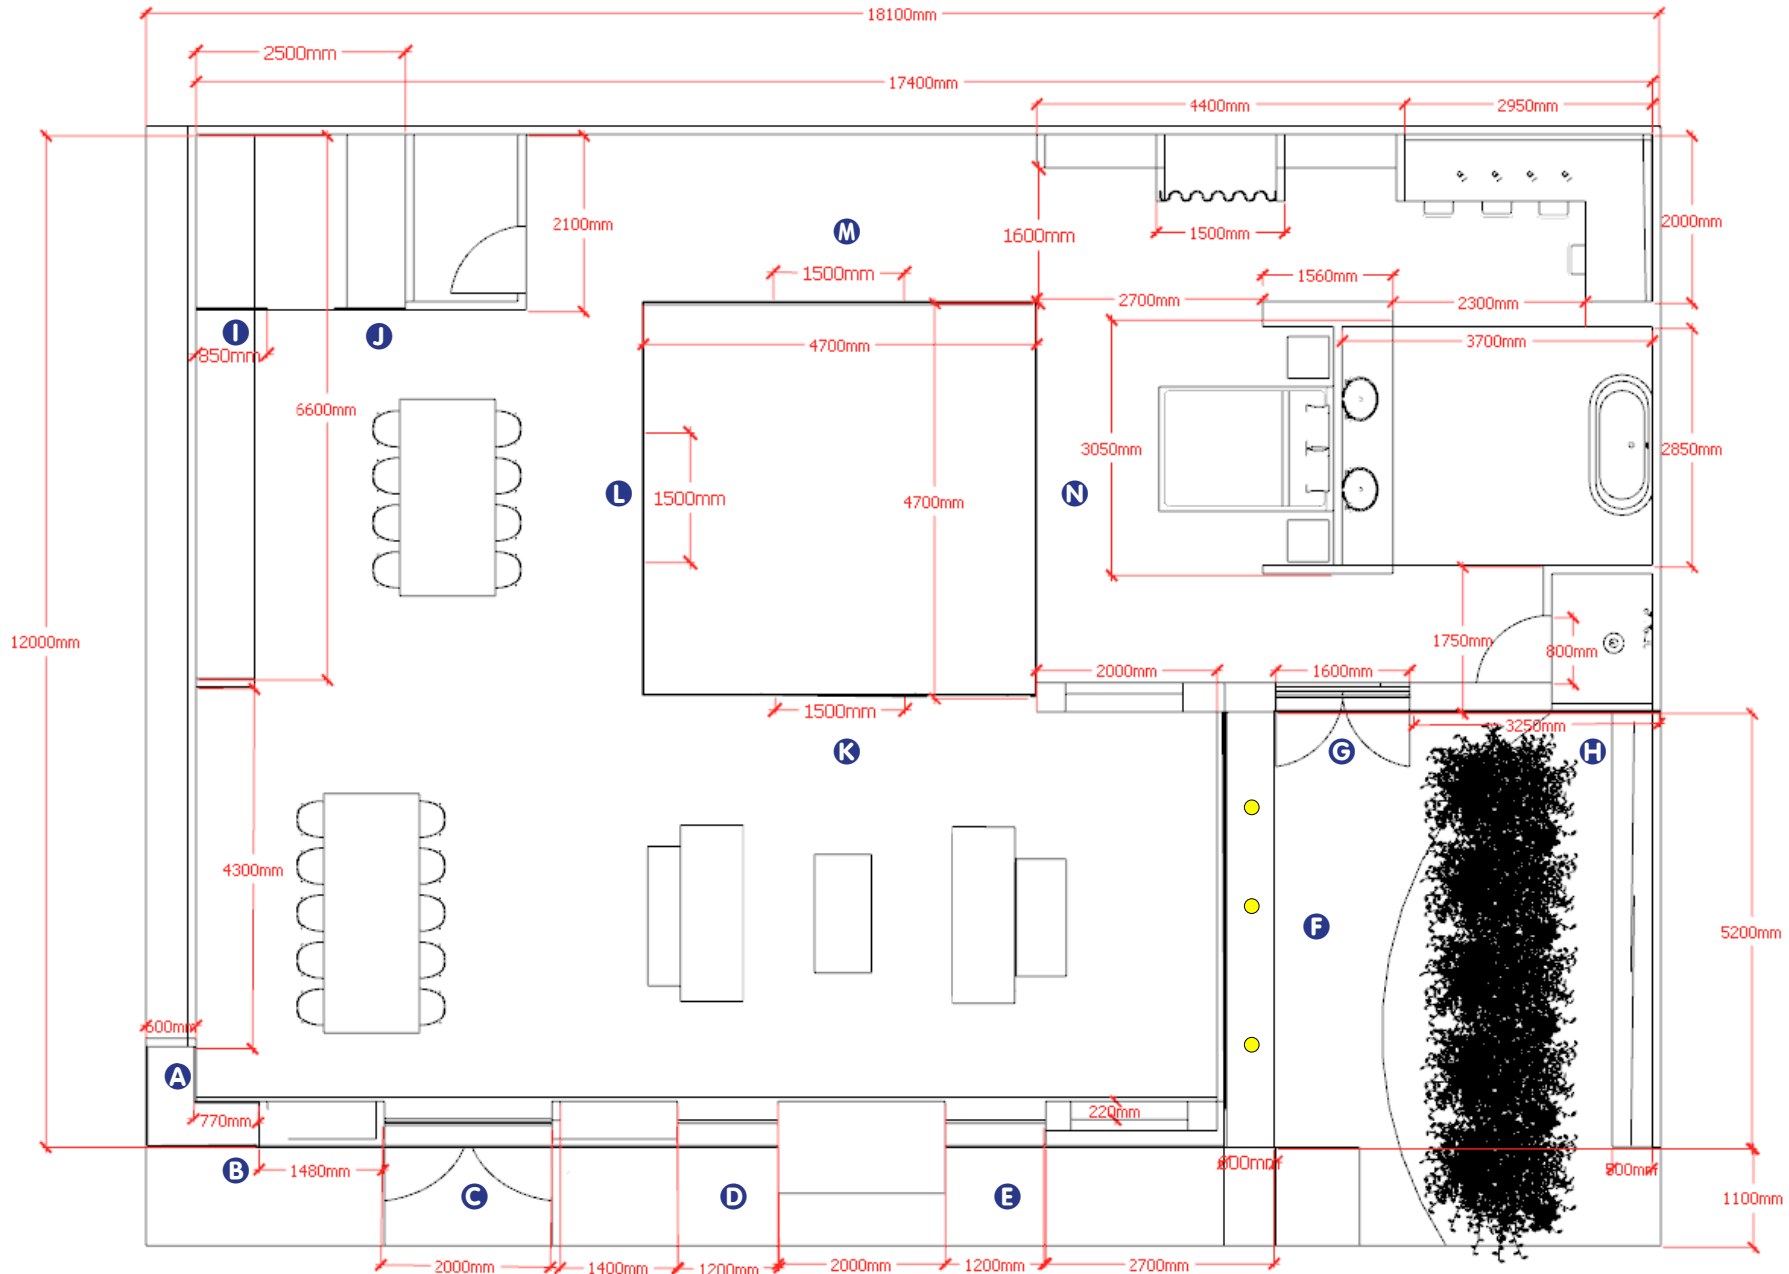

Showhouse Plan