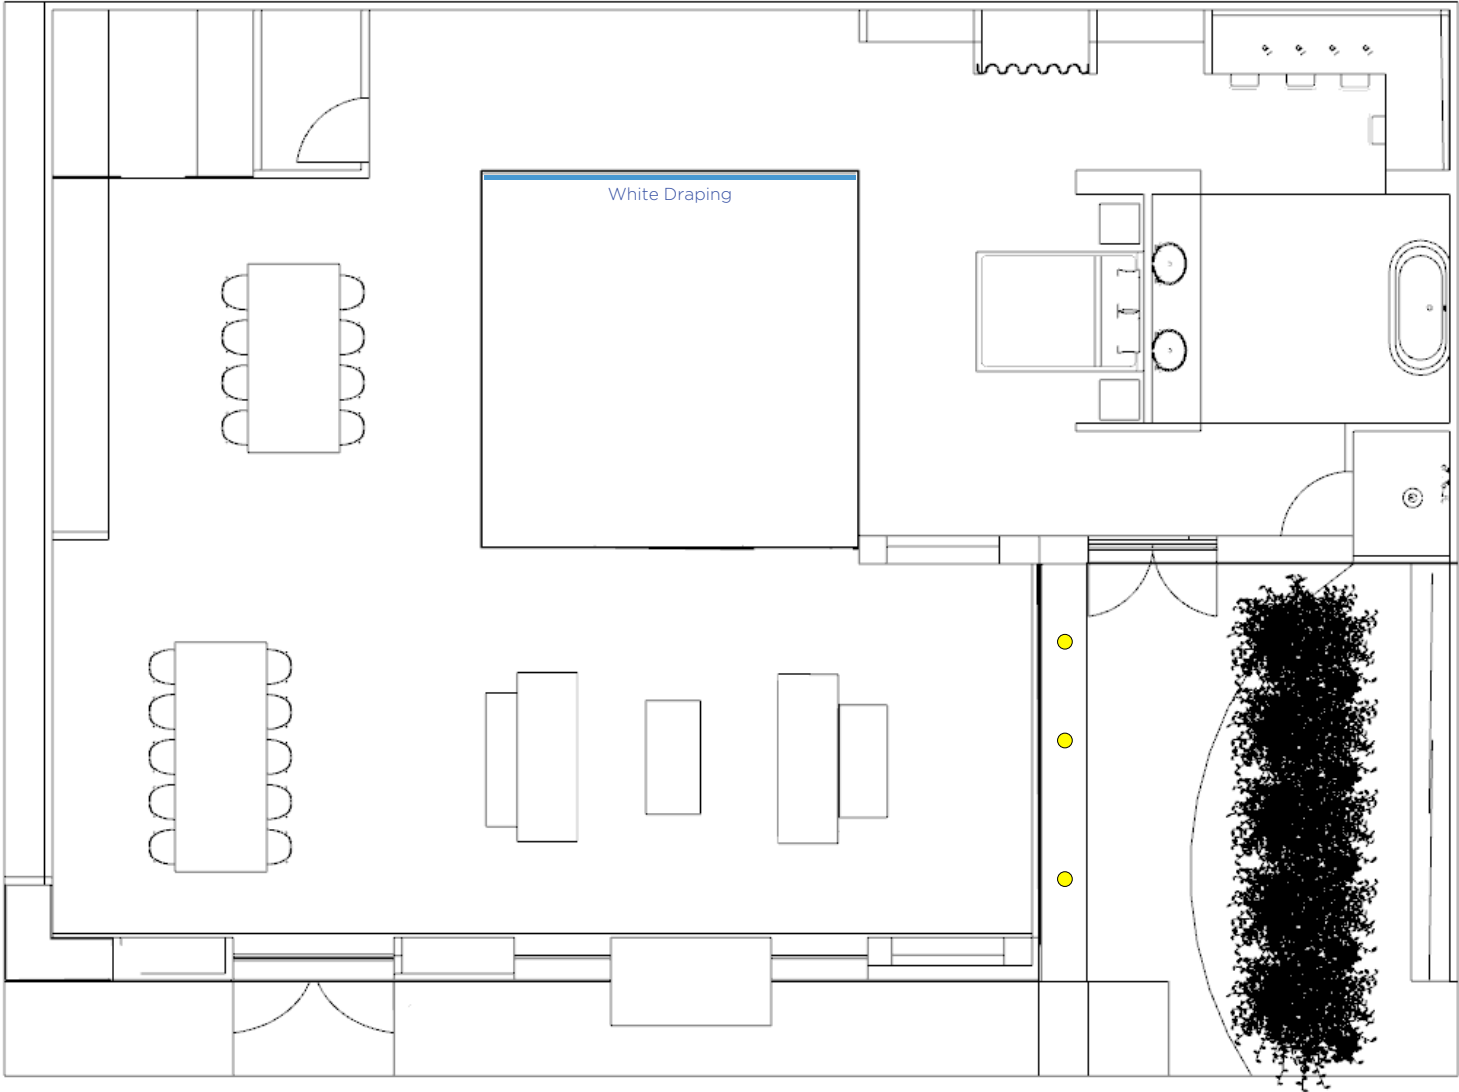

Showhouse
Plan